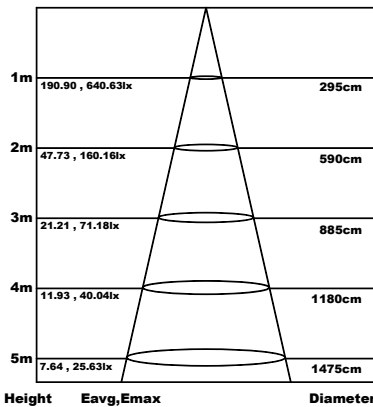

Technical Data

Housing Material	Aluminum
Optic Material	Opal plastic
Color	White
Input Voltage	230V AC
Input Frequency	50~60Hz
Total Wattage	23W
LED Type	SMD
Lifespan	30.000 hours
Protection Class	CLASS II
Ingress Protection	IP20
Power Factor	>0.50
LED Driver	Yes
Dimming	No
Replaceable LED / Driver	No / Yes

Photometrical Data

Color Temperature	4000K
Lumen	2120Lm
Light Beam Spread	120°
Color Rendering Index (Ra)	≥80

Energy Data

Energy Efficiency Label	F
Energy Consumption	23.0 kWh/1000h

The technical data of the product may differ from the listed +/- 10%