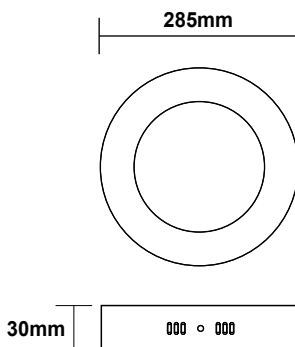

Technical Data

Housing Material	Aluminum
Optic Material	Opal plastic
Color	White
Input Voltage	230V AC
Input Frequency	50~60Hz
Total Wattage	23W
LED Type	SMD
Lifespan	30.000 hours
Protection Class	CLASS II
Ingress Protection	IP20
Power Factor	>0.50
LED Driver	Yes
Dimming	No
Replaceable LED / Driver	No / Yes

Photometrical Data

Color Temperature	4000K
Lumen	2120Lm
Light Beam Spread	120°
Color Rendering Index (Ra)	≥80

Energy Data

Energy Efficiency Label	F
Energy Consumption	23.0 kWh/1000h

The technical data of the product may differ from the listed +/- 10%