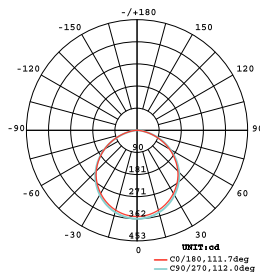

## Technical Data

Housing Material	Aluminum
Optic Material	Opal plastic
Color	White
Input Voltage	230V AC
Input Frequency	50~60Hz
Total Wattage	23W
LED Type	SMD
Lifespan	30.000 hours
Protection Class	CLASS II
Ingress Protection	IP20
Power Factor	>0.50
LED Driver	Yes
Dimming	No
Replaceable LED / Driver	No / Yes

## Photometrical Data

Color Temperature	4000K
Lumen	2120Lm
Light Beam Spread	120°
Color Rendering Index (Ra)	≥80