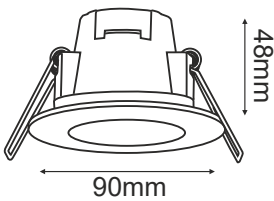

LED WALL LUMINAIRE

2 YEARS
GUARANTEE

Application

This luminaire is suitable for outdoor installation.

Technical Data

Housing Material	PTB Thermoplastic
Optic Material	Opal Polycarbonate
Color	White
Input Voltage	230V AC
Input Frequency	50~60Hz
Total Wattage	5W
LED Type	SMD
Lifespan	30.000 hours
Protection Class	CLASS II 
Ingress Protection	IP65
LED Driver	Yes (Built in)
Dimming	No
Replaceable LED / Driver	Yes / Yes

Photometrical Data

Color Temperature	3000K
Lumen	400Lm
Light Beam Spread	120°
Color Rendering Index (Ra)	≥80

Energy Data

Energy Efficiency Label	F
Energy Consumption	5.0 kWh/1000h

The technical data of the product may differ from the listed +/- 10%