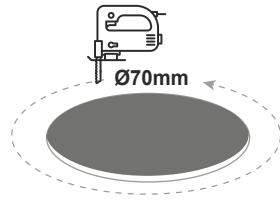

LED WALL LUMINAIRE

2 YEARS
GUARANTEE

Application

This luminaire is suitable for outdoor installation.

Technical Data

Housing Material	PTB Thermoplastic
Optic Material	Opal Polycarbonate
Color	White
Input Voltage	230V AC
Input Frequency	50~60Hz
Total Wattage	5W
LED Type	SMD
Lifespan	30.000 hours
Protection Class	CLASS II 
Ingress Protection	IP65
LED Driver	Yes (Built in)
Dimming	No
Replaceable LED / Driver	Yes / Yes

Photometrical Data

Color Temperature	3000K
Lumen	400Lm
Light Beam Spread	120°
Color Rendering Index (Ra)	≥80

Energy Data

Energy Efficiency Label	F
Energy Consumption	5.0 kWh/1000h

The technical data of the product may differ from the listed +/- 10%