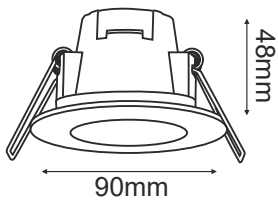

**LED WALL LUMINAIRE**

**2 YEARS**  
GUARANTEE

**Application**

*This luminaire is suitable for outdoor installation.*

**Technical Data**

Housing Material	PTB Thermoplastic
Optic Material	Opal Polycarbonate
Color	White
Input Voltage	230V AC
Input Frequency	50~60Hz
Total Wattage	5W
LED Type	SMD
Lifespan	30.000 hours
Protection Class	CLASS II 
Ingress Protection	IP65
LED Driver	Yes (Built in)
Dimming	No
Replaceable LED / Driver	Yes / Yes

**Photometrical Data**

Color Temperature	4000K
Lumen	410Lm
Light Beam Spread	120°
Color Rendering Index (Ra)	≥80

**Energy Data**

Energy Efficiency Label	F
Energy Consumption	5.0 kWh/1000h

The technical data of the product may differ from the listed +/- 10%