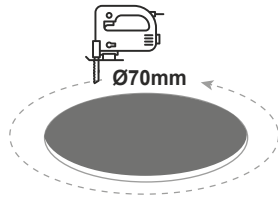

**LED WALL LUMINAIRE**

**2 YEARS**  
GUARANTEE

**Application**

*This luminaire is suitable for outdoor installation.*

**Technical Data**

Housing Material	PTB Thermoplastic
Optic Material	Opal Polycarbonate
Color	White
Input Voltage	230V AC
Input Frequency	50~60Hz
Total Wattage	5W
LED Type	SMD
Lifespan	30.000 hours
Protection Class	CLASS II 
Ingress Protection	IP65
LED Driver	Yes (Built in)
Dimming	No
Replaceable LED / Driver	Yes / Yes

**Photometrical Data**

Color Temperature	4000K
Lumen	410Lm
Light Beam Spread	120°
Color Rendering Index (Ra)	≥80

**Energy Data**

Energy Efficiency Label	F
Energy Consumption	5.0 kWh/1000h

The technical data of the product may differ from the listed +/- 10%