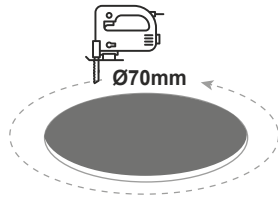

LED WALL LUMINAIRE

2 YEARS
GUARANTEE

Application

This luminaire is suitable for outdoor installation.

Technical Data

Housing Material	PTB Thermoplastic
Optic Material	Opal Polycarbonate
Color	White
Input Voltage	230V AC
Input Frequency	50~60Hz
Total Wattage	5W
LED Type	SMD
Lifespan	30.000 hours
Protection Class	CLASS II
Ingress Protection	IP65
LED Driver	Yes (Built in)
Dimming	No
Replaceable LED / Driver	Yes / Yes

Photometrical Data

Color Temperature	6000K
Lumen	420Lm
Light Beam Spread	120°
Color Rendering Index (Ra)	≥80

Energy Data

Energy Efficiency Label	F
Energy Consumption	5.0 kWh/1000h

The technical data of the product may differ from the listed +/- 10%