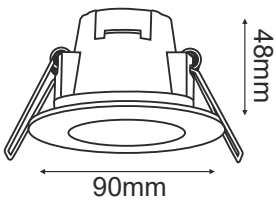

LED WALL LUMINAIRE

2 YEARS
GUARANTEE

Application

This luminaire is suitable for outdoor installation.

Technical Data

Housing Material	PTB Thermoplastic
Optic Material	Opal Polycarbonate
Color	White
Input Voltage	230V AC
Input Frequency	50~60Hz
Total Wattage	5W
LED Type	SMD
Lifespan	30.000 hours
Protection Class	CLASS II
Ingress Protection	IP65
LED Driver	Yes (Built in)
Dimming	No
Replaceable LED / Driver	Yes / Yes

Photometrical Data

Color Temperature	6000K
Lumen	420Lm
Light Beam Spread	120°
Color Rendering Index (Ra)	≥80

Energy Data

Energy Efficiency Label	F
Energy Consumption	5.0 kWh/1000h

The technical data of the product may differ from the listed +/- 10%