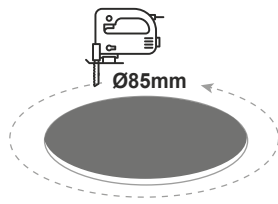

Technical Data

Housing Material	PTB Thermoplastic
Optic Material	Opal Polycarbonate
Color	White
Input Voltage	230V AC
Input Frequency	50~60Hz
Total Wattage	8W
LED Type	SMD
Lifespan	30.000 hours
Protection Class	CLASS II
Ingress Protection	IP65
LED Driver	Yes (Built in)
Dimming	No
Replaceable LED / Driver	Yes / Yes

Photometrical Data

Color Temperature	3000K
Lumen	640Lm
Light Beam Spread	120°
Color Rendering Index (Ra)	≥80

Energy Data

Energy Efficiency Label	E
Energy Consumption	8.0 kWh/1000h

The technical data of the product may differ from the listed +/- 10%

APOSTOLIDIS TRADING
Industrial area of Serres | 62100 Serres, Greece
T. +30 23210 77020-21 | F. +30 23210 77022
info@acalight.gr | www.acalight.gr