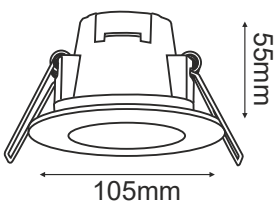

Technical Data

Housing Material	PTB Thermoplastic
Optic Material	Opal Polycarbonate
Color	White
Input Voltage	230V AC
Input Frequency	50~60Hz
Total Wattage	8W
LED Type	SMD
Lifespan	30.000 hours
Protection Class	CLASS II
Ingress Protection	IP65
LED Driver	Yes (Built in)
Dimming	No
Replaceable LED / Driver	Yes / Yes

Photometrical Data

Color Temperature	3000K
Lumen	640Lm
Light Beam Spread	120°
Color Rendering Index (Ra)	≥80

Energy Data

Energy Efficiency Label	E
Energy Consumption	8.0 kWh/1000h

The technical data of the product may differ from the listed +/- 10%

APOSTOLIDIS TRADING
Industrial area of Serres | 62100 Serres, Greece
T. +30 23210 77020-21 | F. +30 23210 77022
info@acalight.gr | www.acalight.gr