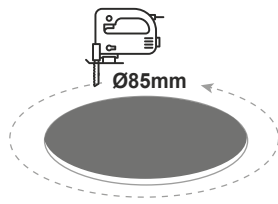

Code:

VERA840RW

LED WALL LUMINAIRE

2 YEARS
GUARANTEE

Application

This luminaire is suitable for outdoor installation.

Technical Data

| | |
|--------------------------|--------------------|
| Housing Material | PTB Thermoplastic |
| Optic Material | Opal Polycarbonate |
| Color | White |
| Input Voltage | 230V AC |
| Input Frequency | 50~60Hz |
| Total Wattage | 8W |
| LED Type | SMD |
| Lifespan | 30.000 hours |
| Protection Class | CLASS II |
| Ingress Protection | IP65 |
| LED Driver | Yes (Built in) |
| Dimming | No |
| Replaceable LED / Driver | Yes / Yes |

Photometrical Data

| | |
|----------------------------|-------|
| Color Temperature | 4000K |
| Lumen | 650Lm |
| Light Beam Spread | 120° |
| Color Rendering Index (Ra) | ≥80 |

Energy Data

| | |
|-------------------------|---------------|
| Energy Efficiency Label | E |
| Energy Consumption | 8.0 kWh/1000h |