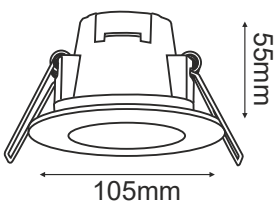

Code:

VERA840RW

LED WALL LUMINAIRE

2 YEARS
GUARANTEE

Application

This luminaire is suitable for outdoor installation.

Technical Data

| | |
|--------------------------|--------------------|
| Housing Material | PTB Thermoplastic |
| Optic Material | Opal Polycarbonate |
| Color | White |
| Input Voltage | 230V AC |
| Input Frequency | 50~60Hz |
| Total Wattage | 8W |
| LED Type | SMD |
| Lifespan | 30.000 hours |
| Protection Class | CLASS II |
| Ingress Protection | IP65 |
| LED Driver | Yes (Built in) |
| Dimming | No |
| Replaceable LED / Driver | Yes / Yes |

Photometrical Data

| | |
|----------------------------|-------|
| Color Temperature | 4000K |
| Lumen | 650Lm |
| Light Beam Spread | 120° |
| Color Rendering Index (Ra) | ≥80 |

Energy Data

| | |
|-------------------------|---------------|
| Energy Efficiency Label | E |
| Energy Consumption | 8.0 kWh/1000h |