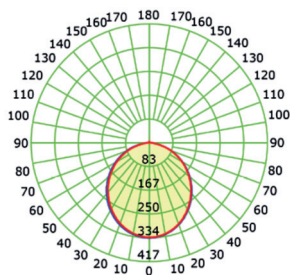

Technical Data

Housing Material **Anodised Aluminum**

Optic Material **Opal Polycarbonate**

Color **Upon Request**

Input Voltage **230V AC**

Input Frequency **50~60Hz**

Total Wattage **45W**

LED Type **SMD LED MODULE**

Color Temperature **4000K**

Lumen **8580Lm**

Light Beam Spread **120° Symmetrical**

Color Rendering Index (Ra) **≥80**

Energy Data

Energy Efficiency Label **C**

Energy Consumption **45.0 kWh/1000h**

The technical data of the product may differ from the listed +/- 10%