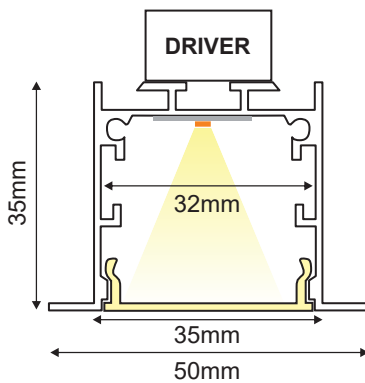

Technical Data

Housing Material **Anodised Aluminum**

Optic Material **Opal Polycarbonate**

Color **Upon Request**

Input Voltage **230V AC**

Input Frequency **50~60Hz**

Total Wattage **45W**

LED Type **SMD LED MODULE**