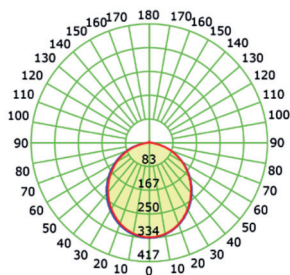

LED RECESSED LINEAR LUMINAIRE DIMMABLE

HIGH OUTPUT SERIES

5 YEARS
GUARANTEE

TRIDONIC

Application

- Suitable for indoor installation

2120mm ±5%

Technical Data

Housing Material **Anodised Aluminum**

Optic Material **Opal Polycarbonate**

Color **Upon Request**

Input Voltage **230V AC**

Input Frequency **50~60Hz**

Total Wattage **59W**

LED Type **SMD LED MODULE**

Lifespan **72.000 hours**

Lumen **11200Lm**

Light Beam Spread **120° Symmetrical**

Color Rendering Index (Ra) **≥80**

Energy Data

Energy Efficiency Label **C**

Energy Consumption **59.0 kWh/1000h**

The technical data of the product may differ from the listed +/- 10%