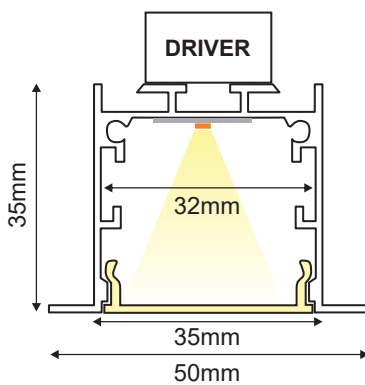

LED RECESSED LINEAR LUMINAIRE DIMMABLE

HIGH OUTPUT SERIES

5 YEARS
GUARANTEE

TRIDONIC

Application

- Suitable for indoor installation

2120mm ±5%

Technical Data

Housing Material **Anodised Aluminum**

Optic Material **Opal Polycarbonate**

Color **Upon Request**

Input Voltage **230V AC**

Input Frequency **50~60Hz**

Total Wattage **59W**

LED Type **SMD LED MODULE**

Lifespan **72.000 hours**