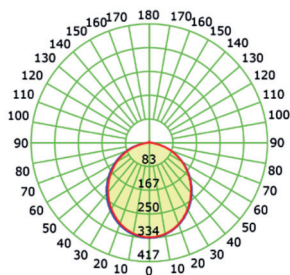

LED RECESSED LINEAR LUMINAIRE DIMMABLE

HIGH OUTPUT SERIES

5 YEARS
GUARANTEE

TRIDONIC

Application

- Suitable for indoor installation

2260mm ±5%

Technical Data

Housing Material **Anodised Aluminum**

Optic Material **Opal Polycarbonate**

Color **Upon Request**

Input Voltage **230V AC**

Input Frequency **50~60Hz**

Total Wattage **63W**

LED Type **SMD LED MODULE**

Lifespan **72.000 hours**

Lumen **11950Lm**

Light Beam Spread **120° Symmetrical**

Color Rendering Index (Ra) **≥80**

Energy Data

Energy Efficiency Label **C**

Energy Consumption **63.0 kWh/1000h**

The technical data of the product may differ from the listed +/- 10%