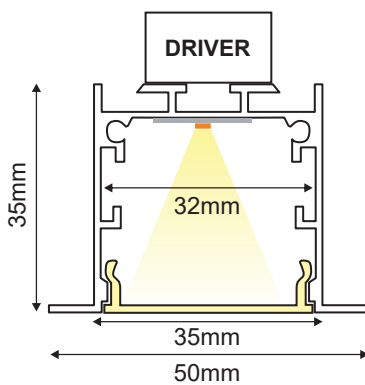

LED RECESSED LINEAR LUMINAIRE DIMMABLE

HIGH OUTPUT SERIES

5 YEARS
GUARANTEE

TRIDONIC

Application

- Suitable for indoor installation

2260mm ±5%

Technical Data

Housing Material **Anodised Aluminum**

Optic Material **Opal Polycarbonate**

Color **Upon Request**

Input Voltage **230V AC**

Input Frequency **50~60Hz**

Total Wattage **63W**

LED Type **SMD LED MODULE**

Lifespan **72.000 hours**

Lumen **11950Lm**

Light Beam Spread **120° Symmetrical**

Color Rendering Index (Ra) **≥80**

Energy Data

Energy Efficiency Label **C**

Energy Consumption **63.0 kWh/1000h**

The technical data of the product may differ from the listed +/- 10%