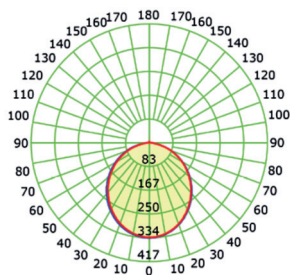

## Application

- Suitable for indoor installation

2330mm ±5%

## Photometrical Data

Color Temperature **4000K**

Lumen **12320Lm**

Light Beam Spread **120° Symmetrical**

Color Rendering Index (Ra) **≥80**