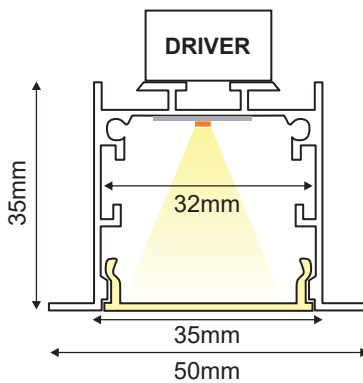

## Application

- Suitable for indoor installation

2330mm ±5%

## Technical Data

Housing Material **Anodised Aluminum**

Optic Material **Opal Polycarbonate**

Color **Upon Request**

Input Voltage **230V AC**

Input Frequency **50~60Hz**

Total Wattage **65W**

LED Type **SMD LED MODULE**