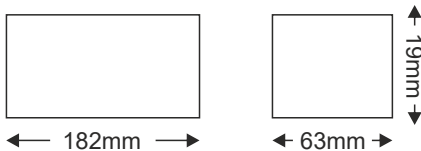

### Technical Data

Housing Material	<b>Aluminum</b>
Color	<b>Metallic</b>
Input Voltage	<b>230V AC</b>
Output Voltage	<b>24V DC</b>
Input Frequency	<b>50~60Hz</b>
Total Wattage	<b>100W</b>
Maximum Load	<b>80-85%</b>
Rated Current	<b>4.2A</b>
Ripple & Noise	<b>120mVP-P</b>
Lifespan	<b>50.000 hours</b>
Protection Class	<b>CLASS I</b> 
Ingress Protection	<b>IP67</b>
Ambient Temperature Range	<b>-30° ~ +60°</b>
Working Humidity	<b>20 ~ 90% RH</b>