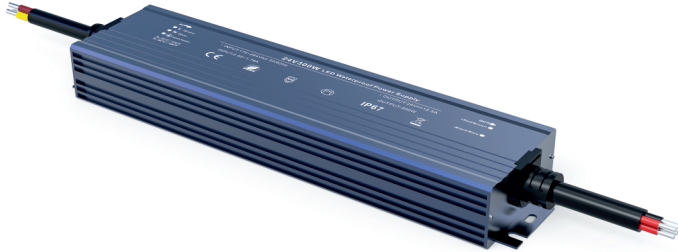

METAL WATERPROOF LED POWER SUPPLY

Code:
W150CV12N

5 YEARS
GUARANTEE

Application

- Suitable for outdoor installation
- Compatible **ONLY** for 12V DC LED strip

Protection

- ✓ OVERCURRENT
- ✓ OVERLOAD
- ✓ SHORT CIRCUIT
- ✓ SURGE

Technical Data

Housing Material **Aluminum**

Color **Metallic**

Input Voltage **230V AC**

Output Voltage **12V DC**

Input Frequency **50~60Hz**

Total Wattage **150W**

Maximum Load **80-85%**

Output Current **12.5A**

Lifespan **50.000 hours**

Protection Class **CLASS I** 

Ingress Protection **IP67**

Ambient Temperature Range **-30° ~ +60°**

The technical data of the product may differ from the listed +/- 10%