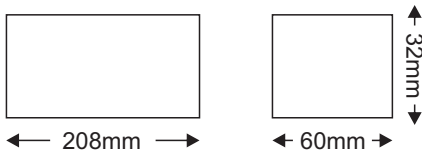

Technical Data

Housing Material **Aluminum**

Color **Metallic**

Input Voltage **230V AC**

Output Voltage **12V DC**

Input Frequency **50~60Hz**

Total Wattage **150W**

Maximum Load **80-85%**