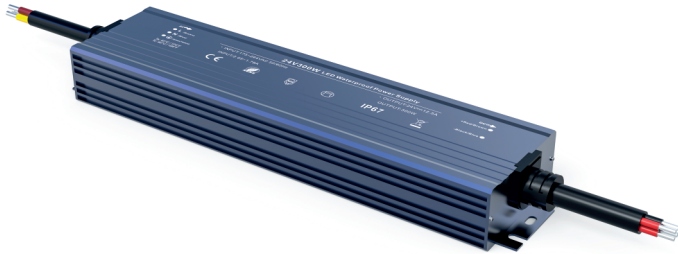

Code:

W200CV12N

METAL WATERPROOF LED POWER SUPPLY

5 YEARS
GUARANTEE

Application

- Suitable for outdoor installation
- Compatible **ONLY** for 12V DC LED strip

Protection

- ✓ OVERCURRENT
- ✓ OVERLOAD
- ✓ SHORT CIRCUIT
- ✓ SURGE

Technical Data

Housing Material **Aluminum**

Color **Metallic**

Input Voltage **230V AC**

Output Voltage **12V DC**

Input Frequency **50~60Hz**

Total Wattage **200W**

Maximum Load **80-85%**

Output Current **12.5A**

Lifespan **50.000 hours**

Protection Class **CLASS I** 

Ingress Protection **IP67**

Ambient Temperature Range **-30° ~ +60°**

The technical data of the product may differ from the listed +/- 10%