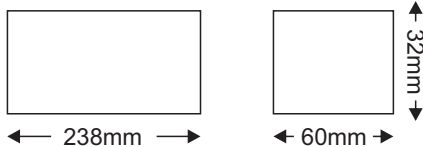

Technical Data

Housing Material **Aluminum**

Color **Metallic**

Input Voltage **230V AC**

Output Voltage **12V DC**

Input Frequency **50~60Hz**

Total Wattage **200W**

Maximum Load **80-85%**