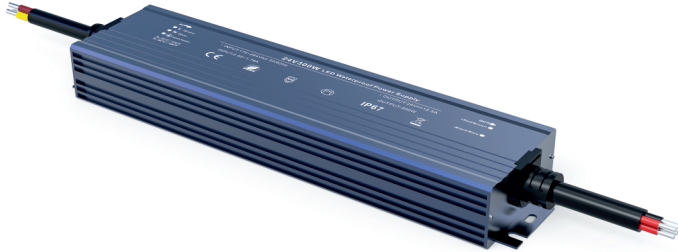

METAL WATERPROOF LED POWER SUPPLY

Code:
W60CV12N

5 YEARS
GUARANTEE

Application

- Suitable for outdoor installation
- Compatible **ONLY** for 12V DC LED strip

Protection

- ✓ OVERCURRENT
- ✓ OVERLOAD
- ✓ SHORT CIRCUIT
- ✓ SURGE

Technical Data

Housing Material **Aluminum**

Color **Metallic**

Input Voltage **230V AC**

Output Voltage **12V DC**

Input Frequency **50~60Hz**

Total Wattage **60W**

Maximum Load **80-85%**

Output Current **12.5A**

Lifespan **50.000 hours**

Protection Class **CLASS I** 

Ingress Protection **IP67**

Ambient Temperature Range **-30° ~ +60°**

The technical data of the product may differ from the listed +/- 10%