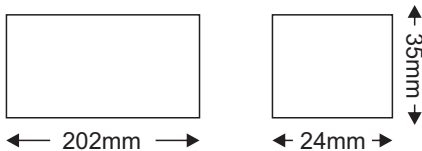

Technical Data

Housing Material **Aluminum**

Color **Metallic**

Input Voltage **230V AC**

Output Voltage **12V DC**

Input Frequency **50~60Hz**

Total Wattage **60W**

Maximum Load **80-85%**