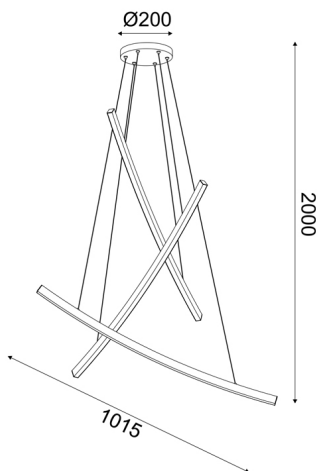

LED PENDANT LUMINAIRE (NAAVA)

Code:
YL1723LEDPWH

Technical Data

Housing Material **Aluminium**

Color **Matt White**

Input Voltage **230V AC**

Ισχύς **60W**

Total Wattage **IP20**

The technical data of the product may differ from the listed +/- 10%

Bulb is not included