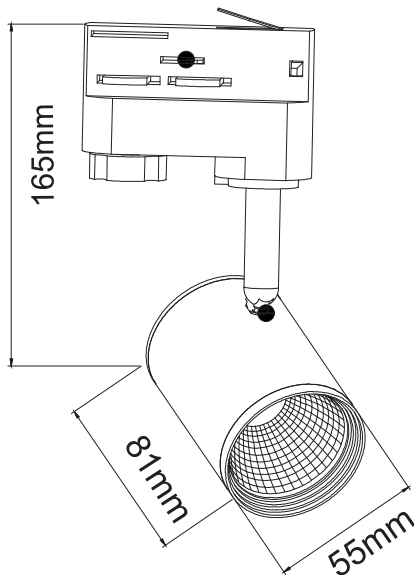

## Application

- This luminaire is suitable for indoor installation

## Technical Data

Housing Material	Aluminum
Optic Material	Glass
Color	White
Input Voltage	230V AC
Input Frequency	50~60Hz
Total Wattage	14W
LED Type	COB
Lifespan	50.000 hours
Protection Class	CLASS I (⊥)
Ingress Protection	IP20
LED Driver	Yes (Built-in)
Dimming	No
Replaceable LED / Driver	No / Yes
Power Supply	3-Phases

## Photometrical Data

Color Temperature	4000K
Lumen	1370Lm
Light Beam Spread	24°
Color Rendering Index (Ra)	≥80