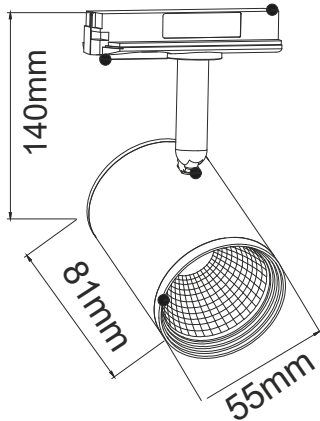

LED TRACK LUMINAIRE

Code:
ZUN0740B2

2 YEARS
GUARANTEE

Application

- This luminaire is suitable for indoor installation

Technical Data

Housing Material	Aluminum
Optic Material	Glass
Color	Black
Input Voltage	230V AC
Input Frequency	50~60Hz
Total Wattage	7W
LED Type	COB
Lifespan	30.000 hours
Protection Class	CLASS I ⚡
Ingress Protection	IP20
LED Driver	Yes (Built-in)
Dimming	No
Replaceable LED / Driver	No / Yes
Power Supply	1-Phase

Photometrical Data

Color Temperature	4000K
Lumen	760Lm
Light Beam Spread	24°
Color Rendering Index (Ra)	≥80

Energy Data

Energy Efficiency Label	E
Energy Consumption	7.0 kWh/1000h

The technical data of the product may differ from the listed +/- 10%