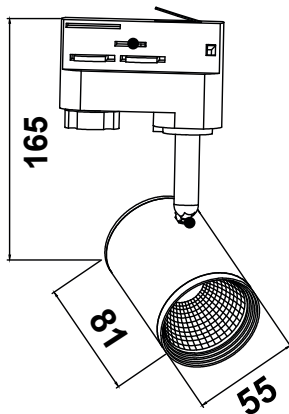

LED TRACK LUMINAIRE

Code:
ZUN0740W4

2 YEARS
GUARANTEE

Application

- This luminaire is suitable for indoor installation

Technical Data

Housing Material	Aluminum
Optic Material	Glass
Color	White
Input Voltage	230V AC
Input Frequency	50~60Hz
Total Wattage	7W
LED Type	COB
Lifespan	30.000 hours
Protection Class	CLASS I (⊥)
Ingress Protection	IP20
LED Driver	Yes (Built-in)
Dimming	No
Replaceable LED / Driver	No / Yes
Power Supply	3-Phases

Photometrical Data

Color Temperature	4000K
Lumen	760Lm
Light Beam Spread	24°
Color Rendering Index (Ra)	≥80

Energy Data

Energy Efficiency Label	E
Energy Consumption	7.0 kWh/1000h

The technical data of the product may differ from the listed +/- 10%