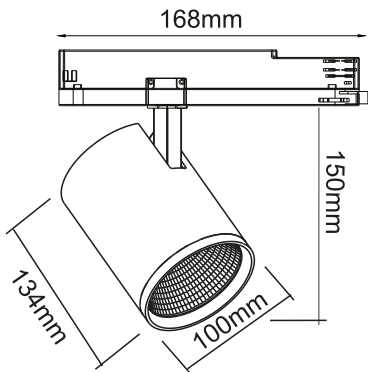

LED TRACK LUMINAIRE

Code:

KOOP1940B450

5 YEARS
GUARANTEE

Application

- This luminaire is suitable for indoor installation

Technical Data

Housing Material	Aluminum
Optic Material	PC
Color	Black
Input Voltage	230V AC
Input Frequency	50~60Hz
Total Wattage	19W
LED Type	COB
Lifespan	50.000 hours
Protection Class	CLASS II 
Ingress Protection	IP20
LED Driver	In track
Dimming	No
Replaceable LED / Driver	No / Yes
Power Supply	3-Phases

Photometrical Data

Color Temperature	4000K
Lumen	2550Lm
Light Beam Spread	30°
Color Rendering Index (Ra)	≥80

Energy Data

Energy Efficiency Label	C
Energy Consumption	19.0 kWh/1000h

The technical data of the product may differ from the listed +/- 10%