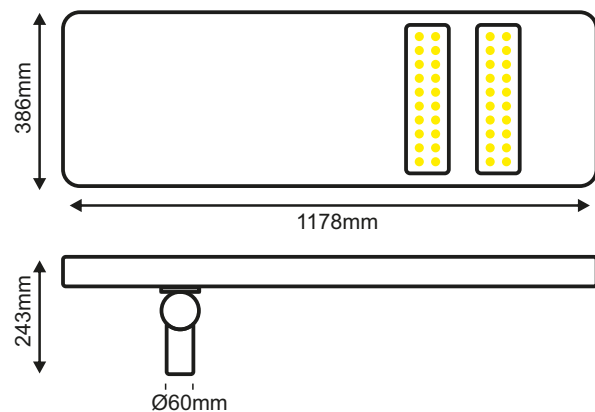

- Suitable for outdoor installation & street lighting

**Technical Data**

Housing Material	<b>Die-casting Aluminum</b>
Optic Material	<b>Polycarbonate</b>
Color	<b>Black</b>
Total Wattage	<b>80W</b>
LED Type	<b>SMD (LM80)</b>
Lifespan	<b>50.000 hours</b>
Panel Lifespan	<b>20 years</b>
Ingress Protection	<b>IP66</b>
LED Driver	<b>Yes (Built-in)</b>
Replaceable LED / Driver	<b>No / No</b>

**Photometrical Data**

Color Temperature	<b>4000K</b>
Lumen	<b>12000Lm*</b>
Light Beam Spread	<b>140°x78°</b>
Color Rendering Index (Ra)	<b>≥80</b>

**Panel Data**

Monocrystalline Panel	<b>58Wp/20V</b>
-----------------------	-----------------