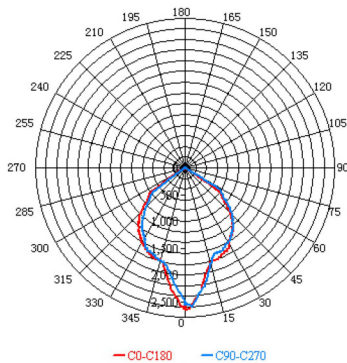

LED COB RECESSED LUMINAIRE WITH EMERGENCY KIT

Code:
PARO1940W5EM

5 YEARS
GUARANTEE

Application

- Suitable for indoor installation
- Suggested for emergency lighting applications

Technical Data

Housing Material	Die-casting Aluminum
Optic Material	Plastic
Color	White
Input Voltage	230V AC
Input Frequency	50~60Hz
Total Wattage	19W
LED Type	COB TRIDONIC (LM80)
Lifespan	50.000 hours
Protection Class	CLASS II
Ingress Protection	IP20
Operation Temperature	-10° ~ +50° C
LED Driver	Outer TRIDONIC
Dimming	No
Replaceable LED / Driver	No / Yes
Battery Autonomy	3 Hours

Photometrical Data

Color Temperature	4000K
Lumen	2550Lm
Light Beam Spread	90° Symmetrical
Color Rendering Index (Ra)	≥80

Energy Data

Energy Label	C
Energy Consumption	19.0 kWh/1000h

The technical data of the product may differ from the listed +/- 10%