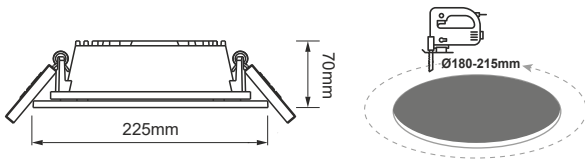

LED COB RECESSED LUMINAIRE WITH EMERGENCY KIT

Code:
PARO1940W5EM

5 YEARS
GUARANTEE

Application

- Suitable for indoor installation
- Suggested for emergency lighting applications

Technical Data

Housing Material	Die-casting Aluminum
Optic Material	Plastic
Color	White
Input Voltage	230V AC
Input Frequency	50~60Hz
Total Wattage	19W
LED Type	COB TRIDONIC (LM80)
Lifespan	50.000 hours
Protection Class	CLASS II
Ingress Protection	IP20
Operation Temperature	-10° ~ +50° C
LED Driver	Outer TRIDONIC
Dimming	No
Replaceable LED / Driver	No / Yes
Battery Autonomy	3 Hours

Photometrical Data

Color Temperature	4000K
Lumen	2550Lm
Light Beam Spread	90° Symmetrical
Color Rendering Index (Ra)	≥80

Energy Data

Energy Label	C
Energy Consumption	19.0 kWh/1000h

The technical data of the product may differ from the listed +/- 10%