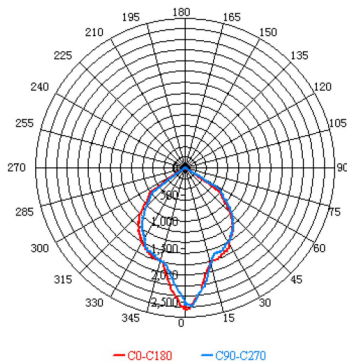

### Technical Data

Housing Material	Die-casting Aluminum
Optic Material	Plastic
Color	White
Input Voltage	230V AC
Input Frequency	50~60Hz
Total Wattage	19W
LED Type	COB TRIDONIC (LM80)
Lifespan	50.000 hours
Protection Class	CLASS II 
Ingress Protection	IP20
Operation Temperature	-10° ~ +50° C
LED Driver	Outer TRIDONIC
Dimming	No
Replaceable LED / Driver	No / Yes
Battery Autonomy	3 Hours

### Photometrical Data

Color Temperature	4000K
Lumen	2550Lm
Light Beam Spread	90° Symmetrical
Color Rendering Index (Ra)	≥80

### Energy Data

Energy Label	C
Energy Consumption	19.0 kWh/1000h

The technical data of the product may differ from the listed +/- 10%