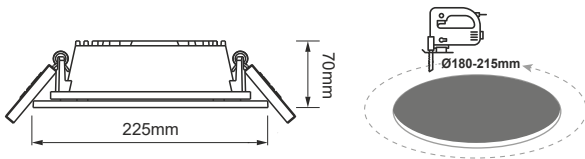

## LED COB RECESSED LUMINAIRE WITH EMERGENCY KIT

Code:  
**PARO1940W5EM**

**5 YEARS**  
GUARANTEE

### Technical Data

Housing Material	Die-casting Aluminum
Optic Material	Plastic
Color	White
Input Voltage	230V AC
Input Frequency	50~60Hz
Total Wattage	19W
LED Type	COB TRIDONIC (LM80)
Lifespan	50.000 hours
Protection Class	CLASS II 
Ingress Protection	IP20
Operation Temperature	-10° ~ +50° C
LED Driver	Outer TRIDONIC
Dimming	No
Replaceable LED / Driver	No / Yes
Battery Autonomy	3 Hours

### Photometrical Data

Color Temperature	4000K
Lumen	2550Lm
Light Beam Spread	90° Symmetrical
Color Rendering Index (Ra)	≥80