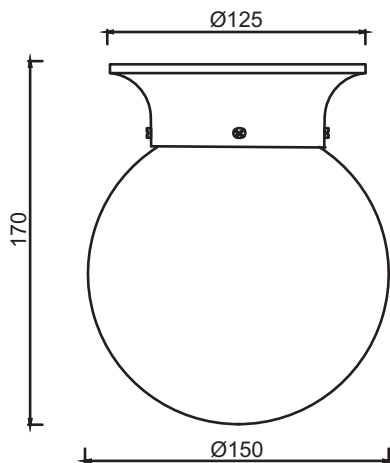

Application

- Suitable for indoor installation