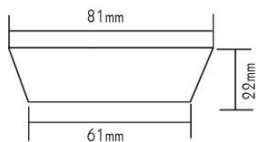

Επίτοιχο σποτ
Wall spot luminaire G4 **NIMM**

IP45 12V | G4

Ανοξείδωτο ασάλι + Γυαλί
Stainless steel + Glass
Nerezová ocel + Sklo
Неръждаема стомана + Стъкло