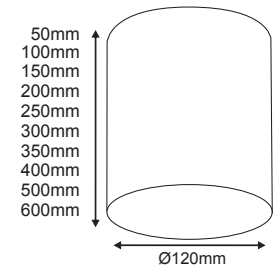

ΑΡΧΙΤΕΚΤΟΝΙΚΟΣ ΦΩΤΙΣΜΟΣ ΕΣΩΤ. ΧΩΡΩΝ
ARCHITECTURAL INDOOR LIGHTING

Φωτιστικό οροφής
Ceiling luminaire **ROME A**

Αλουμίνιο
Aluminum
Hliníku
Алюминий

IP20
GX53 | E27 PAR30 / GU10
AR111 / LED MODULE

ΛΕΠΤΟΣ ΣΧΕΔΙΑΣΜΟΣ 2MM
SLIM DESIGN 2MM

ΗΛΕΚΤΡΟΣΤΑΤΙΚΗ ΒΑΦΗ
POWDER COATING

ROME A50RA
50mm | GX53

ROME A250RA
250mm | GU10-E27

ROME A500RA
500mm | GU10-E27

ROME A100RA
100mm | GU10

ROME A300RA
300mm | GU10-E27

ROME A600RA
600mm | GU10-E27

ROME A150RA
150mm | GU10-E27

ROME A350RA
350mm | GU10-E27

ROME A200RA
200mm | GU10-E27

ROME A400RA
400mm | GU10-E27

i Σημείωση: Για βαφή διαφορετικού RAL εσωτερικά και εξωτερικά του φωτιστικού υπάρχει επιβάρυνση +4.00€ netto.
Για κρεμαστή εγκατάσταση υπάρχει επιβάρυνση +9.00€ netto.
Notice: For different RAL paint interior and exterior of the luminaire there is extra charge +4.00€ netto.
For pendant installation there is extra charge +9.00€ netto

Φωτιστικό οροφής
Ceiling luminaire **ROME B**

Αλουμίνιο
Aluminum
Hliníku
Алюминий

IP20
GX53 | E27 PAR30 / GU10
AR111 / LED MODULE

ΛΕΠΤΟΣ ΣΧΕΔΙΑΣΜΟΣ 2MM
SLIM DESIGN 2MM

ΗΛΕΚΤΡΟΣΤΑΤΙΚΗ ΒΑΦΗ
POWDER COATING

ROME A150RB
150mm | GX53

ROME A350RB
350mm | GU10-E27

ROME A600RB
600mm | GU10-E27

ROME A250RB
250mm | GU10-E27

ROME A400RB
400mm | GU10-E27

ROME A300RB
300mm | GU10-E27

ROME A500RB
500mm | GU10-E27

i Σημείωση: Για βαφή διαφορετικού RAL εσωτερικά και εξωτερικά του φωτιστικού υπάρχει επιβάρυνση +4.00€ netto.
Για κρεμαστή εγκατάσταση υπάρχει επιβάρυνση +9.00€ netto.
Notice: For different RAL paint interior and exterior of the luminaire there is extra charge +4.00€ netto.
For pendant installation there is extra charge +9.00€ netto