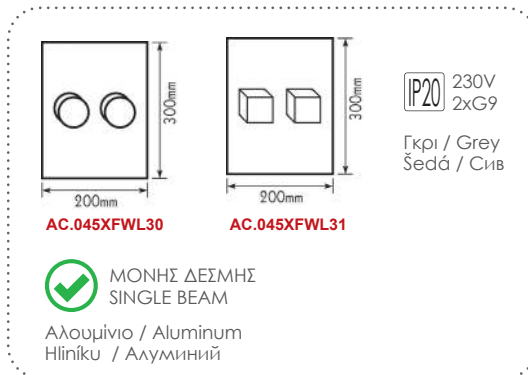

ΑΡΧΙΤΕΚΤΟΝΙΚΟΣ ΦΩΤΙΣΜΟΣ ΕΣΩΤ. ΧΩΡΩΝ
ARCHITECTURAL INDOOR LIGHTING

Απλικά μονής δέσμης
Single beam wall luminaire G9

*AC.045XFWL31

*AC.045XFWL30