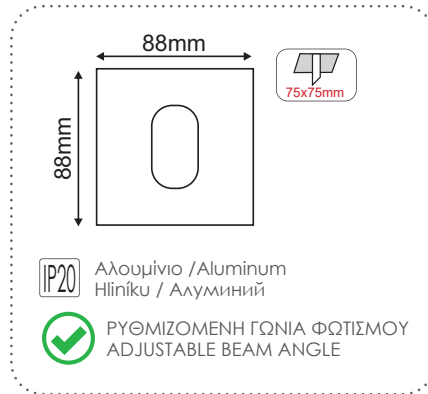

ΣΠΟΤ ΕΣΩΤΕΡΙΚΩΝ ΧΩΡΩΝ
INDOOR SPOT LUMINAIRES

Κενά κωνευτά σποτ φωτισμού 617
Empty recessed spot luminaires 617