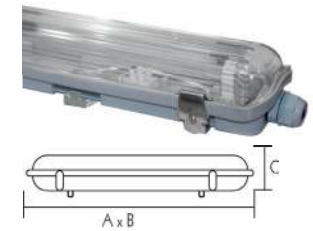

A	B	C
AC.3118H	680 x 70 x 63 (mm)		
AC.3136H	1280 x 70 x 63 (mm)		
AC.3158H	1580 x 70 x 63 (mm)		
AC.3218H	660 x 112 x 63 (mm)		
AC.3236H	1260 x 112 x 63 (mm)		
AC.3258H	1560 x 112 x 63 (mm)		

Φωτιστικά για λαμπήρες LED Luminaires for LED lamps

1xT8

2xT8

AC.3118H
1x600mm

AC.3218H
2x600mm

AC.3136H
1x1200mm

AC.3236H
2x1200mm

AC.3158H
1x1500mm

AC.3258H
2x1500mm

i Όλα τα Φ/Σ T8 & T5 διατίθενται και με dimmable ballast, συστήματα εφεδρικού φωτισμού κ.τ.λ.
All the fluorescent luminaires T8 & T5 are available with dimmable ballast, emergency systems e.t.c

*Υπό κατάργηση / Under abolition / Postupně zrušení / Подлежат на постепенно отстраняване