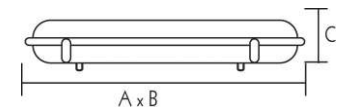

Εξαρτήματα Accessories

*AC.7SEC
Μεταλλικό κλιπ / Metallic clip

*AC.7MC
Μεταλλικό κλιπ / Metallic clip

	A	B	C
AC.7118PCE	650	72	86 (mm)
AC.7158PCE	1565	72	86 (mm)

Όλα τα Φ/Σ T8 & T5 διατίθενται και με dimmable ballast, συστήματα εφεδρικού φωτισμού κ.τ.λ.
All the fluorescent luminaires T8 & T5 are available with dimmable ballast, emergency systems e.t.c

*Υπό κατάργηση / Under abolition / Postupné zrušení / Подлежат на постепенно отстраняване