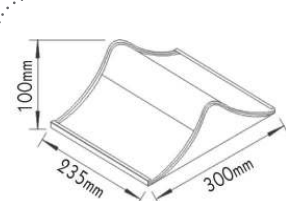

Απλικά
Wall luminaire R7s **COEB**

IP45

230V
R7s 118mm
Γκρι / Grey
Šedá / Сив

Ανοξείδωτο ασάλι + Γυαλί
Stainless steel + Glass
Nerezová ocel + Sklo
Неръждаема стомана + Стъкло