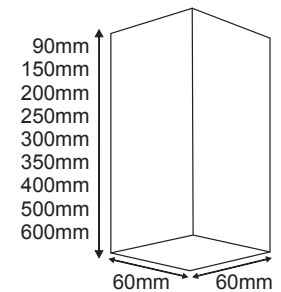

RENO90SB
90mm

RENO250SB
250mm

RENO400SB
400mm

RENO150SB
150mm

RENO300SB
300mm

RENO500SB
500mm

RENO200SB
200mm

RENO350SB
350mm

RENO600SB
600mm