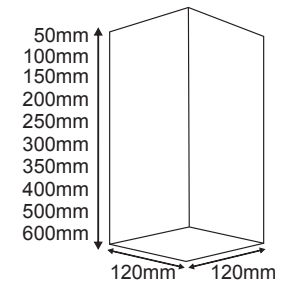

ΑΡΧΙΤΕΚΤΟΝΙΚΟΣ ΦΩΤΙΣΜΟΣ ΕΣΩΤ. ΧΩΡΩΝ
ARCHITECTURAL INDOOR LIGHTING

Φωτιστικό οροφής
Ceiling luminaire **RENO C**

Μέταλλο
Metal
Κov
Μεταλ

IP20
230V | GU10 / E27 R63
LED MODULE

✓ ΛΕΠΤΟΣ ΣΧΕΔΙΑΣΜΟΣ 2MM
SLIM DESIGN 2MM

✓ ΗΛΕΚΤΡΟΣΤΑΤΙΚΗ ΒΑΦΗ
POWDER COATING

RENO150SC
150mm

RENO300SC
300mm
22.50€

RENO500SC
500mm
25.90€

RENO200SC
200mm
21.30€

RENO350SC
350mm
23.00€

RENO600SC
600mm
27.80€

RENO250SC
250mm
22.00€

RENO400SC
400mm
24.20€

i Σημείωση: Για βαφή διαφορετικού RAL εσωτερικά και εξωτερικά του φωτιστικού υπάρχει επιβάρυνση +4.00€ netto.
Για κρεμαστή εγκατάσταση υπάρχει επιβάρυνση +9.00€ netto.
Notice: For different RAL paint interior and exterior of the luminaire there is extra charge +4.00€ netto.
For pendant installation there is extra charge +9.00€ netto

Φωτιστικό οροφής
Ceiling luminaire **RENO D**

Μέταλλο
Metal
Κov
Μεταλ

IP20
GX53 / E27 PAR30 / AR111 GU10
AR111 / LED MODULE

✓ ΛΕΠΤΟΣ ΣΧΕΔΙΑΣΜΟΣ 3MM
SLIM DESIGN 3MM

✓ ΗΛΕΚΤΡΟΣΤΑΤΙΚΗ ΒΑΦΗ
POWDER COATING

RENO50SD
50mm | GX53

RENO250SD
250mm | GU10-E27

RENO500SD
500mm | GU10-E27

RENO100SD
100mm | GU10

RENO300SD
300mm | GU10-E27

RENO600SD
600mm | GU10-E27

RENO150SD
150mm | GU10-E27

RENO350SD
350mm | GU10-E27

RENO200SD
200mm | GU10-E27

RENO400SD
400mm | GU10-E27

i Σημείωση: Για βαφή διαφορετικού RAL εσωτερικά και εξωτερικά του φωτιστικού υπάρχει επιβάρυνση +4.00€ netto.
Για κρεμαστή εγκατάσταση υπάρχει επιβάρυνση +9.00€ netto.
Notice: For different RAL paint interior and exterior of the luminaire there is extra charge +4.00€ netto.
For pendant installation there is extra charge +9.00€ netto