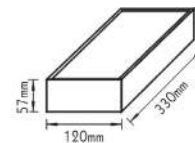

Απλικά
Wall luminaire G23