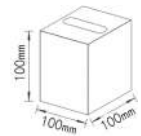

XFWL36

XFWL36BG9

Αλουμίνιο / Aluminum
Hliníku / Алюминий

IP20
230V | G9