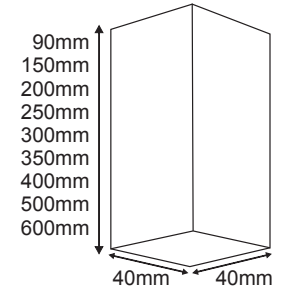

RENO90SA
90mm
16.80€

RENO250SA
250mm
18.50€

RENO400SA
400mm
20.20€

RENO150SA
150mm
17.30€

RENO300SA
300mm
19.00€

RENO500SA
500mm
22.00€

RENO200SA
200mm
17.80€

RENO350SA
350mm
19.60€

RENO600SA
600mm
24.20€