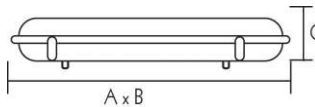

A	B	C
AC.7114	615	65	50 (mm)
AC.7214	615	100	50 (mm)
AC.7128	1215	65	50 (mm)
AC.7228	1215	100	50 (mm)
AC.7135	1515	65	50 (mm)

Κενό με ανταυγαστήρα Empty with reflector

1xT5

2xT5

*TH5114
1x14W

*TH5214
2x14W

*TH5128
1x28W

*TH5228
2x28W

*AC.7135E
1x35W

*AC.7235E / TH5235
2x35W

Στεγανά φωτιστικά Waterproof luminaires T8

IP65 230V | G13 T8

✓ ΑΝΟΞΕΙΔΩΤΕΣ ΒΑΣΕΙΣ
STAINLESS BASES

✓ ΧΑΜΗΛΟΥ ΠΡΟΦΙΛ
LOW PROFILE

✗ ΑΝΤΑΥΓΑΣΤΗΡΑΣ
REFLECTOR