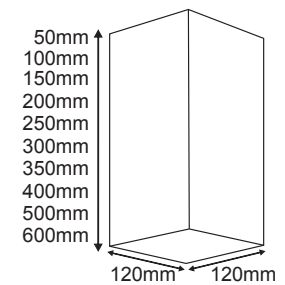

Φωτιστικό οροφής
Ceiling luminaire **RENO C**

Μέταλλο
Metal
Κov
Μεταλ

IP20
230V | GU10 / E27 R63
LED MODULE

ΛΕΠΤΟΣ ΣΧΕΔΙΑΣΜΟΣ 2MM
SLIM DESIGN 2MM

ΗΛΕΚΤΡΟΣΤΑΤΙΚΗ ΒΑΦΗ
POWDER COATING

RENO150SC
150mm

RENO300SC
300mm
22.50€

RENO500SC
500mm
25.90€

RENO200SC
200mm
21.30€

RENO350SC
350mm
23.00€

RENO600SC
600mm
27.80€

RENO250SC
250mm
22.00€

RENO400SC
400mm
24.20€

i Σημείωση: Για βαφή διαφορετικού RAL εσωτερικά και εξωτερικά του φωτιστικού υπάρχει επιβάρυνση +4.00€ netto.
Για κρεμαστή εγκατάσταση υπάρχει επιβάρυνση +9.00€ netto.
Notice: For different RAL paint interior and exterior of the luminaire there is extra charge +4.00€ netto.
For pendant installation there is extra charge +9.00€ netto

Φωτιστικό οροφής
Ceiling luminaire **RENO D**

Μέταλλο
Metal
Κov
Μεταλ

IP20
GX53 / E27 PAR30 / AR111 GU10
AR111 / LED MODULE

ΛΕΠΤΟΣ ΣΧΕΔΙΑΣΜΟΣ 3MM
SLIM DESIGN 3MM

ΗΛΕΚΤΡΟΣΤΑΤΙΚΗ ΒΑΦΗ
POWDER COATING

RENO50SD
50mm | GX53

RENO250SD
250mm | GU10-E27

RENO500SD
500mm | GU10-E27

RENO100SD
100mm | GU10

RENO300SD
300mm | GU10-E27

RENO600SD
600mm | GU10-E27

RENO150SD
150mm | GU10-E27

RENO350SD
350mm | GU10-E27

RENO200SD
200mm | GU10-E27

RENO400SD
400mm | GU10-E27

i Σημείωση: Για βαφή διαφορετικού RAL εσωτερικά και εξωτερικά του φωτιστικού υπάρχει επιβάρυνση +4.00€ netto.
Για κρεμαστή εγκατάσταση υπάρχει επιβάρυνση +9.00€ netto.
Notice: For different RAL paint interior and exterior of the luminaire there is extra charge +4.00€ netto.
For pendant installation there is extra charge +9.00€ netto