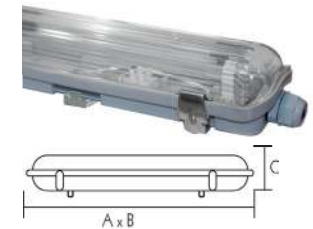

A	B	C
AC.3118H	680	70	63 (mm)
AC.3136H	1280	70	63 (mm)
AC.3158H	1580	70	63 (mm)
AC.3218H	660	112	63 (mm)
AC.3236H	1260	112	63 (mm)
AC.3258H	1560	112	63 (mm)

Φωτιστικά για λαμπήρες LED Luminaires for LED lamps

1xT8

2xT8

AC.3118H
1x600mm

AC.3218H
2x600mm

AC.3136H
1x1200mm

AC.3236H
2x1200mm

AC.3158H
1x1500mm

AC.3258H
2x1500mm

i Όλα τα Φ/Σ T8 & T5 διατίθενται και με dimmable ballast, συστήματα εφεδρικού φωτισμού κ.τ.λ.
All the fluorescent luminaires T8 & T5 are available with dimmable ballast, emergency systems e.t.c