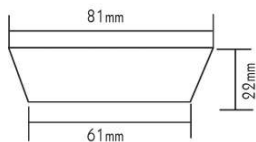

Επίτοιχο σποτ
Wall spot luminaire G4 **NIMM**

IP45 12V | G4

Ανοξείδωτο ασάλι + Γυαλί
Stainless steel + Glass
Nerezová ocel + Sklo
Неръждаема стомана + Стъкло

ΠΥΡΙΜΑΧΟ ΓΥΑΛΙ
FIRE RESISTANT GLASS