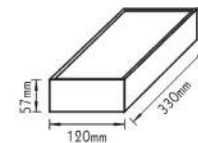

Απλικά
Wall luminaire G23

Γκρι / Grey
Šedá / Сив

IP20
Ατσάλι / Steel
Ocel / Стомана

ΠΥΡΙΜΑΧΟ ΓΥΑΛΙ
FIRE RESISTANT GLASS